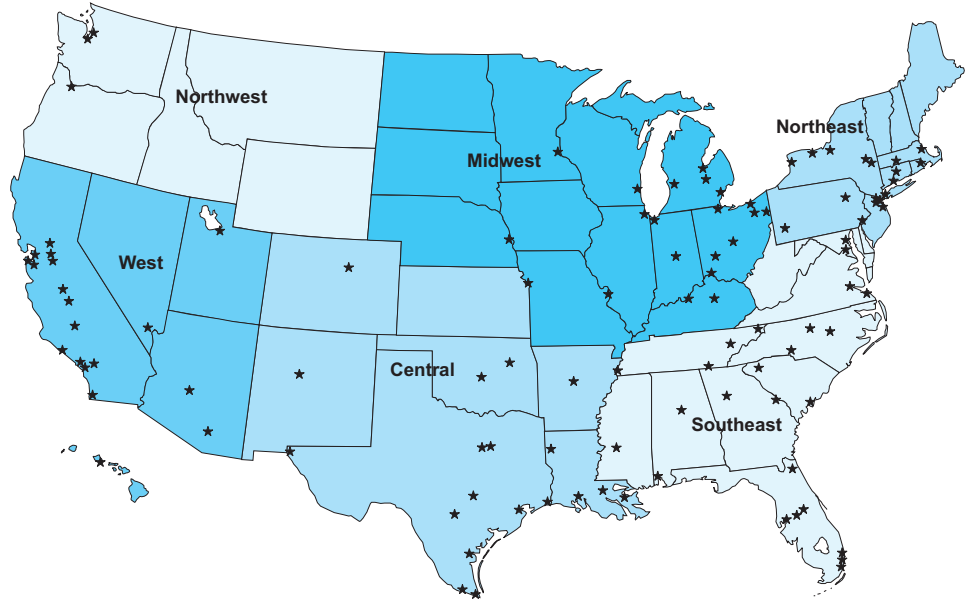

# The 80% Window

The Urban Ministry Institute

Cities are listed in order by largest population of urban poor.

Los Angeles-Long Beach, CA  
 New York, NY  
 Chicago, IL  
 Detroit, MI  
 Philadelphia, PA  
 Houston, TX  
 Boston-Worcester-Lawrence, MA-NH-ME-CT  
 Miami, FL  
 Riverside-San Bernardino, CA

Dallas, TX  
 Atlanta, GA  
 San Diego, CA  
 Phoenix-Mesa, AZ  
 Washington, DC-MD-VA-WV  
 Cleveland-Lorain-Elyria, OH  
 St. Louis, MO-IL  
 Orange County, CA

New Orleans, LA  
 Tampa-St. Petersburg-Clearwater, FL  
 Pittsburgh, PA  
 San Antonio, TX  
 Baltimore, MD  
 Minneapolis-St. Paul, MN-WI  
 Oakland, CA  
 Fresno, CA

Grand Rapids-Muskegon-Holland, MI  
 Mobile, AL  
 Greenville-Spartanburg-Anderson, SC  
 Richmond-Petersburg, VA  
 Bergen-Passaic, NJ  
 Hartford, CT  
 Raleigh-Durham-Chapel Hill, NC  
 Baton Rouge, LA

Little Rock-North Little Rock, AR  
 Tacoma, WA  
 Monmouth-Ocean, NJ  
 Scranton-Wilkes-Barre-Hazleton, PA  
 Ventura, CA  
 Springfield, MA  
 Lakeland-Winter Haven, FL  
 Johnson City-Kingsport-Bristol, TN-VA